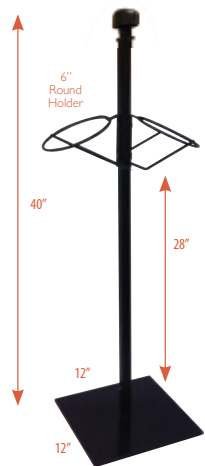

Floral Bucket Stands

Floral Stand with Single Bucket Holder and Sign Holder. Also available with an included Single-Sided Sign option

Check out our slim, multifunctional floral stand for optimal sales at the checkout line. It's easily movable so it can instantly make flowers the focal point.

#B3420056 Floral Stand with Single Bucket Holder and Sign Holder*

1-4	5-24	25-49	50-99	100+
\$100.00	\$86.00	\$79.00	\$69.00	\$59.50

*Ships unassembled. Packed one per carton.

#B3420055 Floral Stand with Single Bucket Holder, Sign Holder and Single-Sided Sign*

1-4	5-24	25-49	50-99	100+
\$115.00	\$100.00	\$92.00	\$80.50	\$69.00

*Ships unassembled. Packed one per carton.

Floral Stand with Two Bucket Holders and Sign Holder. Also available with an included Double-Sided Sign option

Catch your customer's attention regardless of the direction they approach with this two bucket floral stand with sign holder. This floral stand is also available with an optional double-sided sign.

7" h x 11" w
Double-Sided Sign