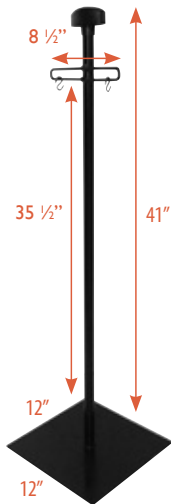

Space planning has never been easier or more effective than with our six bucket floral stand with sign holder. Utilizing a modest footprint, our stand organizes single stems and/or bountiful bouquets to create a lush presentation sure to promote sales.

7" h x 11" w
Double-Sided Sign

#B3420071 Floral Stand with Six Bucket Holders and Sign Holder*

1-4	5-24	25-49	50-99	100+
\$136.50	\$120.00	\$109.00	\$95.50	\$81.90

*Ships unassembled. Packed one per carton.

#B3420072 Floral Stand with Six Bucket Holders, Sign Holder and Double-Sided Sign*

1-4	5-24	25-49	50-99	100+
\$158.50	\$141.00	\$128.00	\$112.50	\$95.90

*Ships unassembled. Packed one per carton.

Floral Bag Holder Stand and Sign Holder