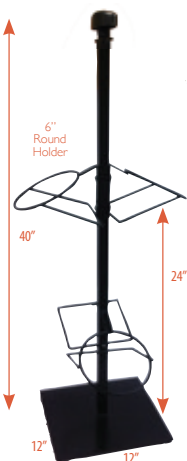

7" h x 11" w
Double-Sided Sign

#B3420069 Floral Stand with Four Bucket Holders and Sign Holder*

1-4	5-24	25-49	50-99	100+
$129.00	$113.50	$103.00	$90.00	$77.50

*Ships unassembled. Packed one per carton.

#B3420070 Floral Stand with Four Bucket Holders, Sign Holder and Double-Sided Sign*

1-4	5-24	25-49	50-99	100+
$151.00	$134.50	$122.00	$107.00	$91.50

*Ships unassembled. Packed one per carton.