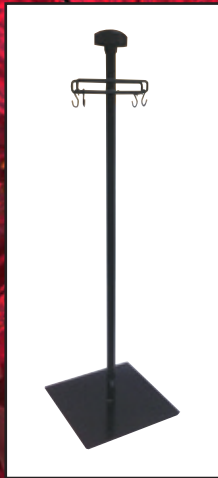

Put The Bloom in Your Bottom Line with Floral Buckets, Bag Holders, Sign Kits, and More!

888-332-5262

www.blancind.com

Blanc
displaygroup

Say it with flowers and floral signs!

If a picture is worth a thousand words then our Marketplace Chalk™ Floral Signs entice customers to buy, share and enjoy flowers. Vivid chalk-style flowers draw the eye — and attention — of consumers with the promise of purchase. This bright cluster of blooms just might encourage customers to stop, smell and buy the roses, lilies, tulips, daisies...

3 1/2" h x 5 1/2" w; 3 1/2" h x 7" w; and 7" h x 11" w, these faux-frame border inserts add a clean, classic and polished look for considerably less than framed floral signage.

Perfect on their own, however these floral signs also complement our Marketplace Chalk™ and Signature Series produce signage lines. For more information please call or visit us online at www.blancind.com.