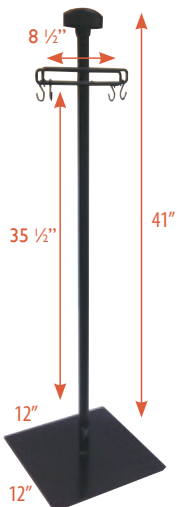

#B3420072 Floral Stand with Six Bucket Holders, Sign Holder and Double-Sided Sign*

1-4	5-24	25-49	50-99	100+
\$158.50	\$141.00	\$128.00	\$112.50	\$95.90

*Ships unassembled. Packed one per carton.

Floral Bag Holder Stand and Sign Holder

#B3420057 Floral Bag Holder Stand

1-4	5-24	25-49	50-99	100+
\$94.00	\$82.75	\$75.00	\$65.80	\$56.50

#B3420058 Floral Bag Holder Stand with Single-Sided Sign (7" h x 11" w)

1-4	5-24	25-49	50-99	100+
\$110.00	\$97.00	\$88.00	\$77.30	\$66.00

7" h x 11" w
Double-Sided Sign

Double-Sided Floral Bag Holder Stand with Sign Holder

#B3420073 Double Floral Bag Holder Stand

1-4	5-24	25-49	50-99	100+
\$99.75	\$88.00	\$80.00	\$70.00	\$59.85

#B3420074 Double Floral Bag Holder Stand with Double-Sided Sign (7" h x 11" w)