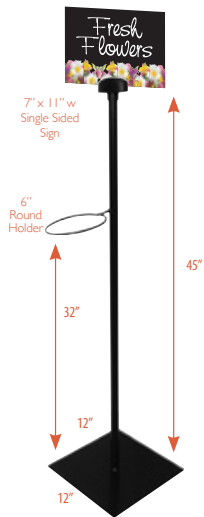

Floral Bucket Stands

Floral Stand with Single Bucket Holder and Sign Holder. Also available with an included Single-Sided Sign option

Check out our slim, multifunctional floral stand for optimal sales at the checkout line. It's easily movable so it can instantly make flowers the focal point.