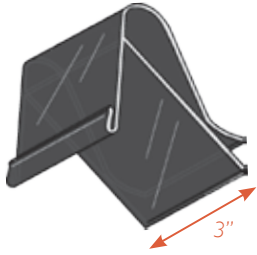

Black Bucket Clip

Say so long to slipping signage with rugged, snug-fitting Black Bucket Clips!

#B3110017 Separate Black Bucket Clip

1-499	500-999	1000-2499	2500-4999	5000+
$1.50	$1.20	$1.00	$0.90	$0.80