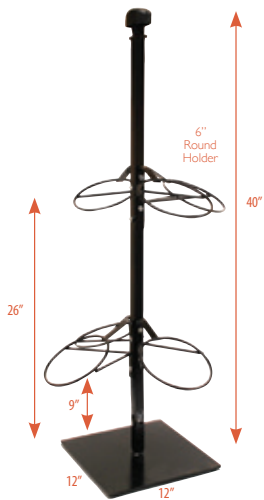

7" h x 11" w
Double-Sided Sign

#B3420069 Floral Stand with Four Bucket Holders and Sign Holder*

1-4	5-24	25-49	50-99	100+
\$129.00	\$113.50	\$103.00	\$90.00	\$77.50

*Ships unassembled. Packed one per carton.

#B3420070 Floral Stand with Four Bucket Holders, Sign Holder and Double-Sided Sign*

1-4	5-24	25-49	50-99	100+
\$151.00	\$134.50	\$122.00	\$107.00	\$91.50

*Ships unassembled. Packed one per carton.

Floral Stand with Six Bucket Holders and a Sign Holder. Also available with an included Double-Sided Sign option.