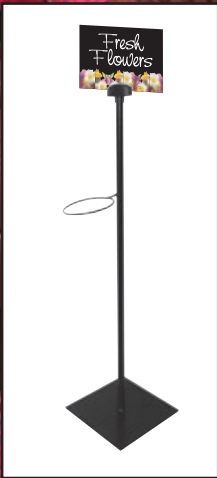

Put The Bloom in Your Bottom Line with Floral Buckets, Bag Holders, Sign Kits, and More!

888-332-5262

www.blancind.com

Blanc
displaygroup

Say it with flowers and floral signs!

If a picture is worth a thousand words then our Marketplace Chalk™ Floral Signs entice customers to buy, share and enjoy flowers. Vivid chalk-style flowers draw the eye — and attention — of consumers with the promise of purchase. This bright cluster of blooms just might encourage customers to stop, smell and buy the roses, lilies, tulips, daisies...

3 1/2" h x 5 1/2" w; 3 1/2" h x 7" w; and 7" h x 11" w, these faux-frame border inserts add a clean, classic and polished look for considerably less than framed floral signage.

Perfect on their own, however these floral signs also complement our Marketplace Chalk™ and Signature Series produce signage lines. For more information please call or visit us online at www.blancind.com.