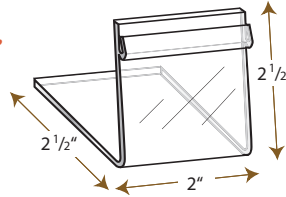

Black Bucket Clip

Say so long to slipping signage with rugged, snug-fitting Black Bucket Clips!

#B3110017 Separate Black Bucket Clip

1-499	500-999	1000-2499	2500-4999	5000+
\$1.50	\$1.20	\$1.00	\$0.90	\$0.80